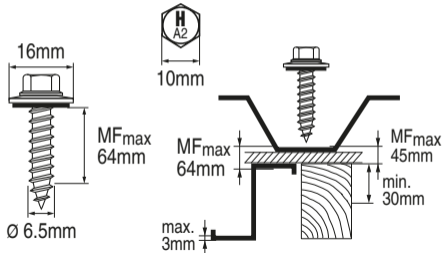

S-MP 53S 6.5x75

224558

Rostfrei / Inox / Stainless A2