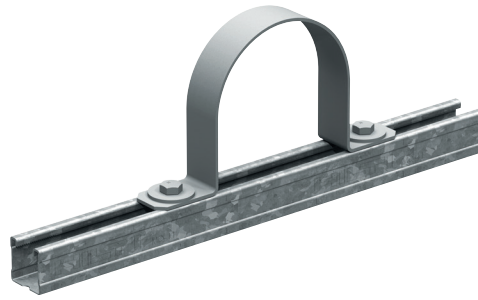

# Pipe Strap MP-US OC

Pipe straps with external coating for universal piping applications

### Applications

- Universal pipe fixation up to 12"
- Single point fixation for Sprinkler applications
- Installation of non-insulated pipes in industrial environment

### Advantages

- Suitable for suspended or standing installation applications
- Compatible with C-Channels, girders and brackets
- Approved for sprinkler applications under VdS
- Approved for sprinkler applications under UL / NFPA
- Approved for sprinkler applications under FM