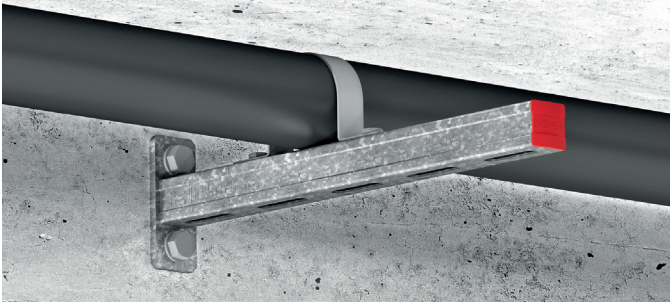

# Pipe Strap MP-US OC

Pipe straps with external coating for universal piping applications

### Applications

- Universal pipe fixation up to 12"
- Single point fixation for Sprinkler applications
- Installation of non-insulated pipes in industrial environment

### Advantages

- Suitable for suspended or standing installation applications
- Compatible with C-Channels, girders and brackets
- Approved for sprinkler applications under VdS
- Approved for sprinkler applications under UL / NFPA
- Approved for sprinkler applications under FM